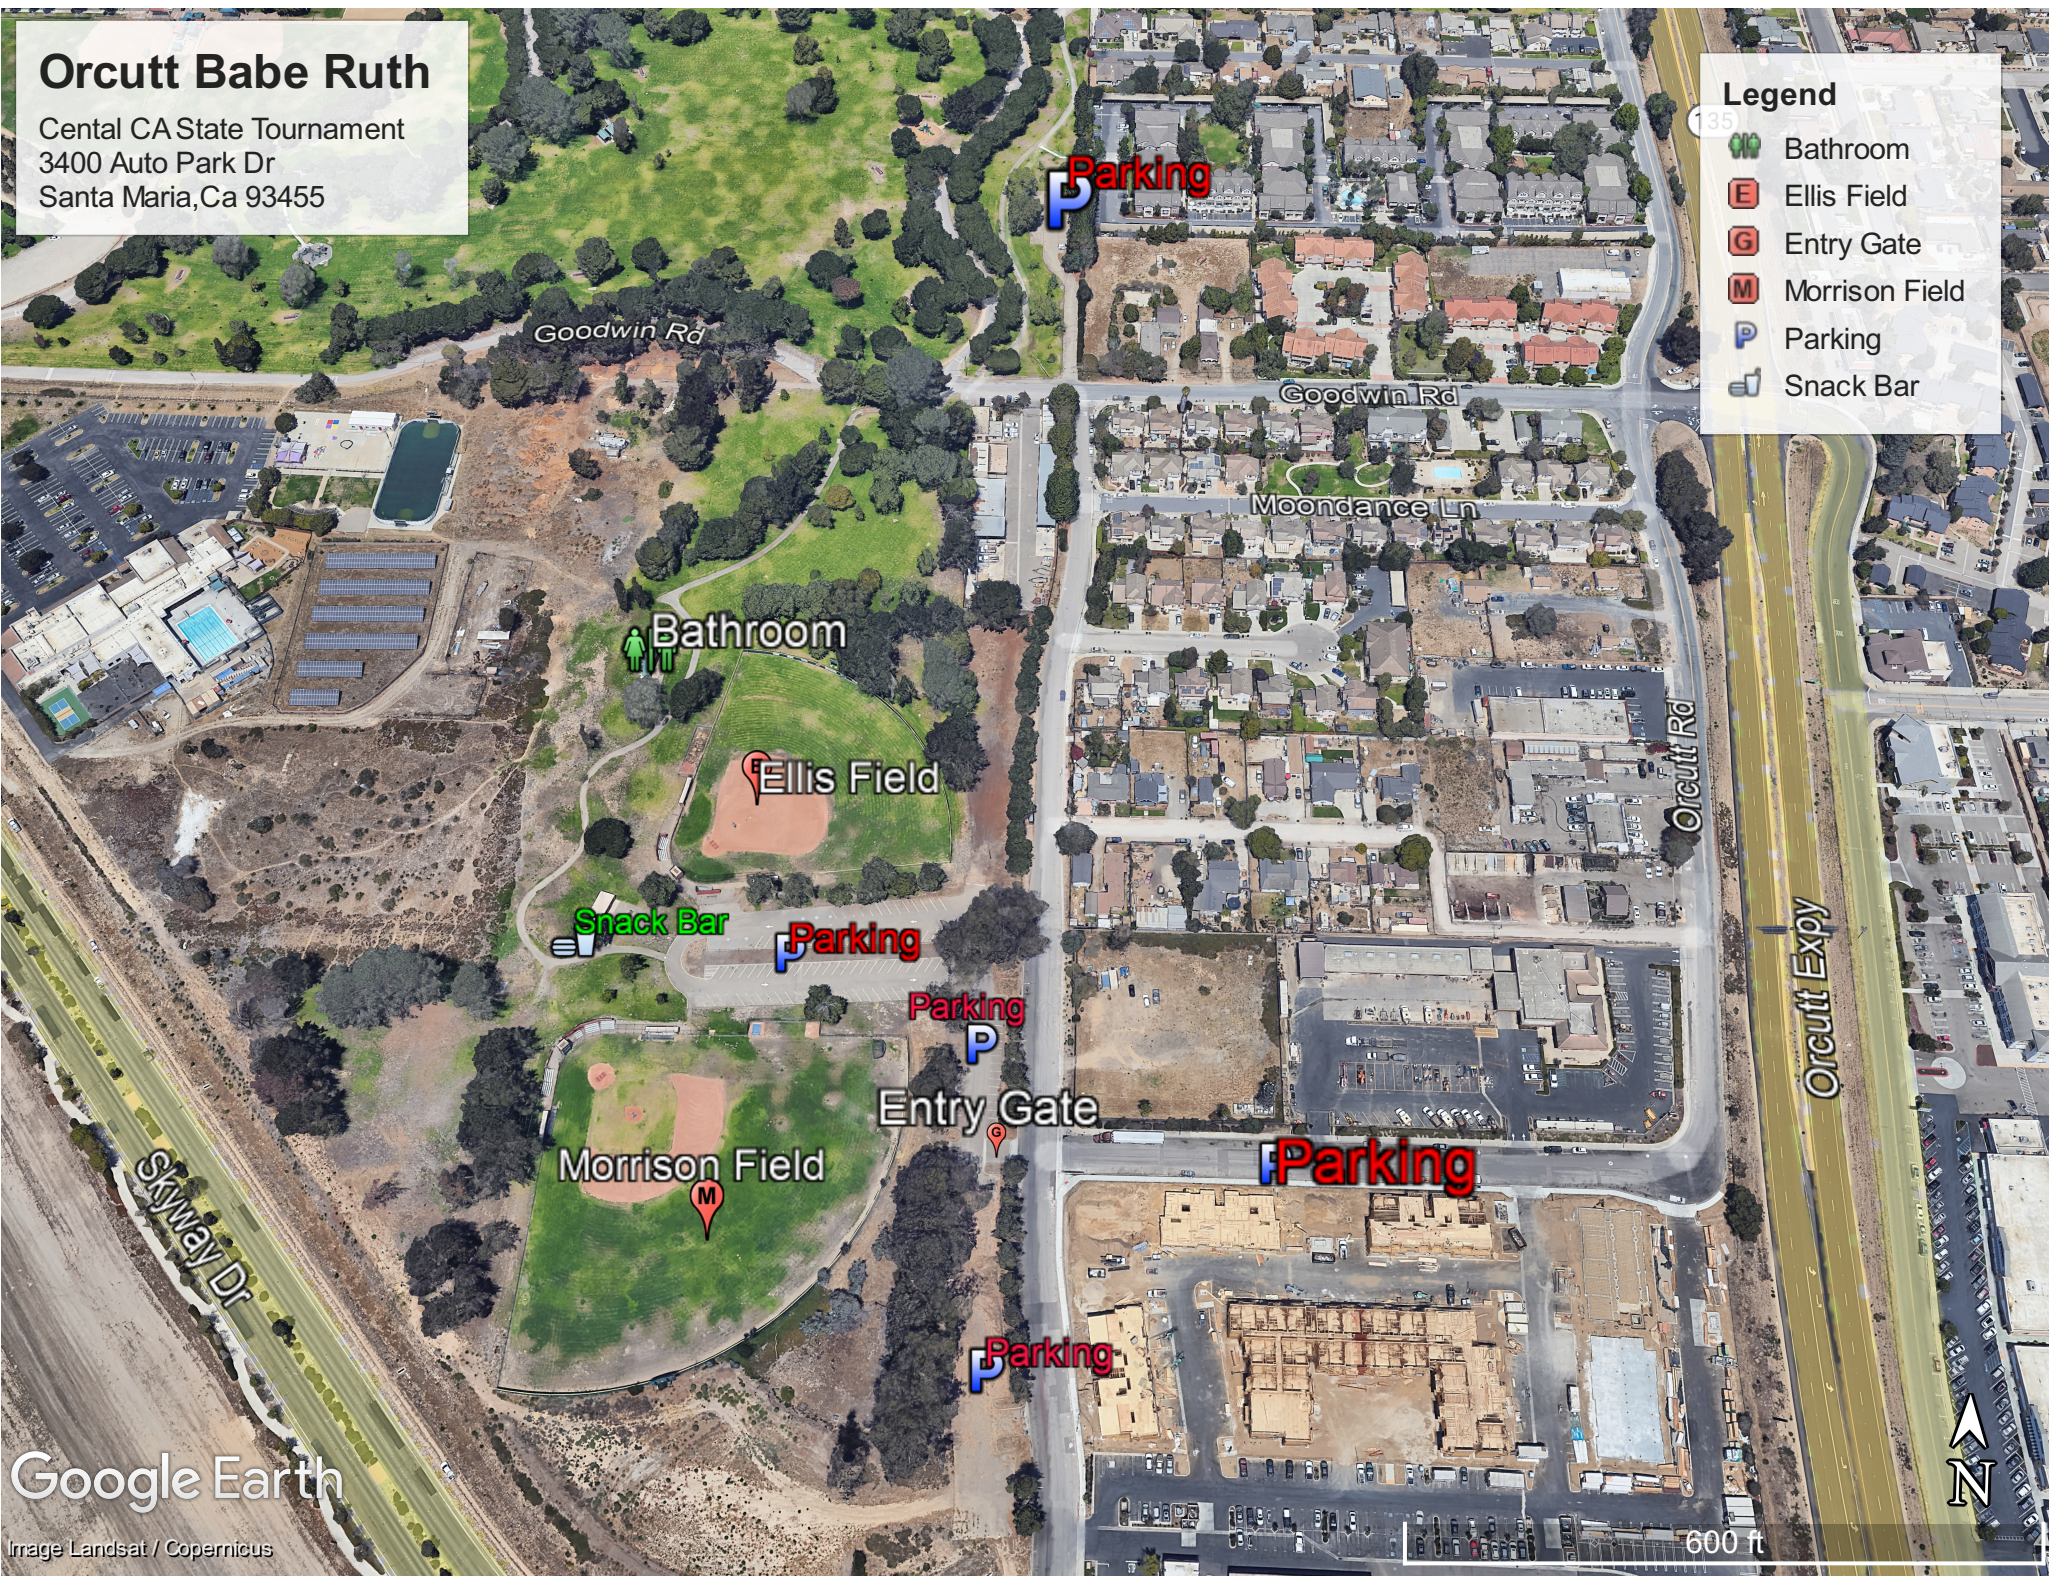

Orcutt Babe Ruth

Cental CA State Tournament
3400 Auto Park Dr
Santa Maria, Ca 93455

Legend

-  Bathroom
-  Ellis Field
-  Entry Gate
-  Morrison Field
-  Parking
-  Snack Bar

Google Earth

Image Landsat / Copernicus

600 ft